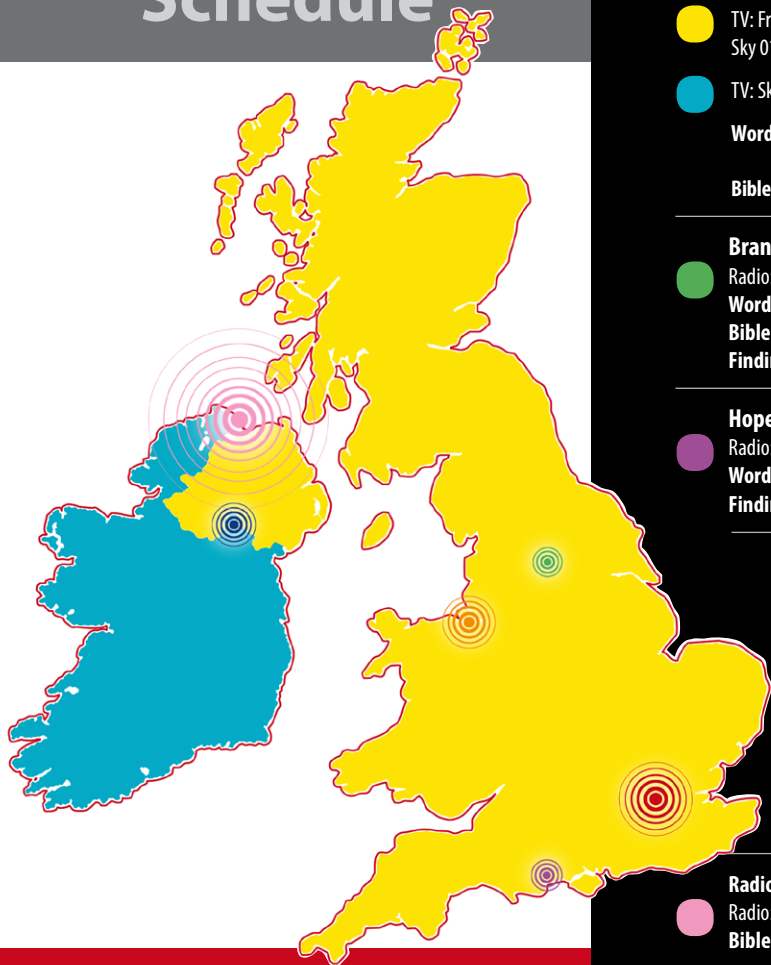

# Radio Schedule

## Trans World Radio

TV: Freeview HD Channel 733,  
Sky 0138 or Freesat 790

TV: Sky 0138

**Word Alive:** Saturday 5.30pm  
Saturday 11.30pm

**Bible Focus:** Weekdays 11.50am

## Hope FM

Radio: 90.1 FM

**Word Alive:** Sunday 7.30am

**Finding The Plot:** Sunday 12.00pm

## Radio North

Radio: 846 AM

**Bible Focus:** Weekdays 8.45am