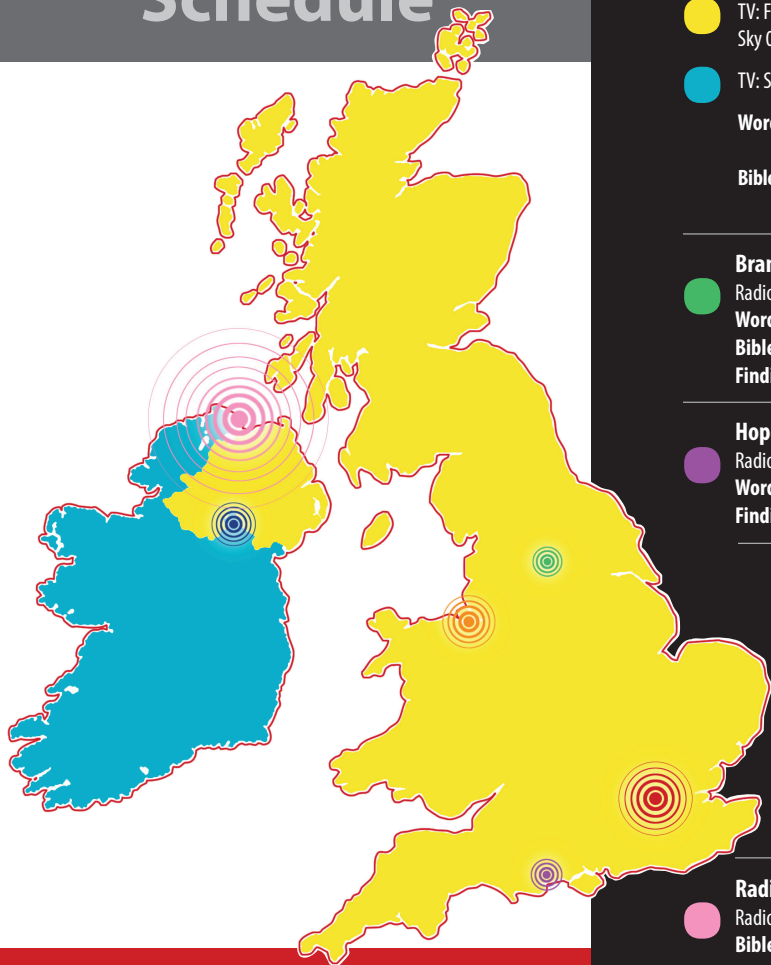

Radio Schedule

Premier Christian Radio

Digital radio: DAB Premier
TV: Freeview 725 or Sky 0123

Radio: MW 1305, 1332, 1413, 1566

Word Alive: Saturday 6.00am
Saturday 7.30pm
Sunday 5.30am

Trans World Radio

TV: Freeview HD Channel 733,
Sky 0138 or Freesat 790

TV: Sky 0138

Word Alive: Saturday 6.00am
Sunday 6.00pm

Bible Focus: Weekdays 8.20am,
2.20pm & 8.20pm

Branch FM

Radio: 101.8 FM

Word Alive: Sunday 6.00pm

Bible Focus: Weekdays from 12 noon

Finding The Plot: Saturday 7.30am

Hope FM

Radio: 90.1 FM

Word Alive: Sunday 7.30am

Finding The Plot: Sunday 12.00pm

Radio Star Country

Radio: MW 981

Word Alive:

Wednesday 5.30pm

Flame CCR

Radio: MW 1521, Internet DAB

GNBA Show:

Weekdays 10.30am

Radio North

Radio: 846 AM

Bible Focus: Weekdays 8.45am

Azimuth Radio